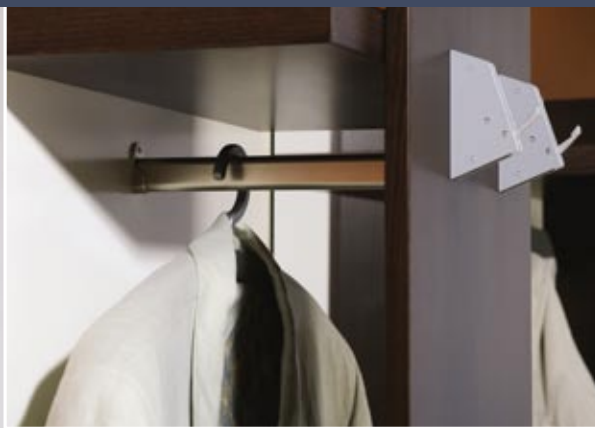

Skladebný nábytkový program

se širokou nabídkou modulových prvků – úložných zásuvkových skříněk, policových prvků, botníků, šatníků, věšáků a zrcadel, umožňuje vytvoření libovolných sestav. Základem předstíňového programu ENTRE jsou moduly 60 x 60 cm a 35 x 180 cm (š x v), které se zavěšují na nosný rám. Program je nabízen nejen v přírodním provedení, ale také v dalších 4 variantách moření s možností kombinace prvků ve smetanovém odstínu. Nábytek je vyráběn z přírodní bukové dýhy a moderních materiálů na přírodní bázi. Dřevotvar je držitelem certifikátů ISO 9001 a FSC vyjadřujících záruku vysoké kvality zpracování a kladného vztaku k životnímu prostředí.

This variable program offers excellent solutions for your hallway thanks to its wide range of single modules – storage drawer units, shelves, shoe cabinets, wardrobes, coat hooks and mirrors. The system consists of modules, size 60 x 60 cm and 35 x 180 cm (w x h), that are hung on a supporting frame fixed to the wall. Positioning and distance from the floor are ordered by the customer. The main advantage of fixing on supporting frame is easy maintenance and cleaning of floor. You can have any set of modules ENTRE in 5 shades of colour – natural beech, light brown, calvados, cherry and dark brown, all can be combined with elements in cream colour. The furniture is made of high-quality beech veneer and contemporary materials on natural basis. Drevotvar is a holder of international certificates ISO 9001 and FSC, which guarantee high quality products and prove that we do care about our environment.