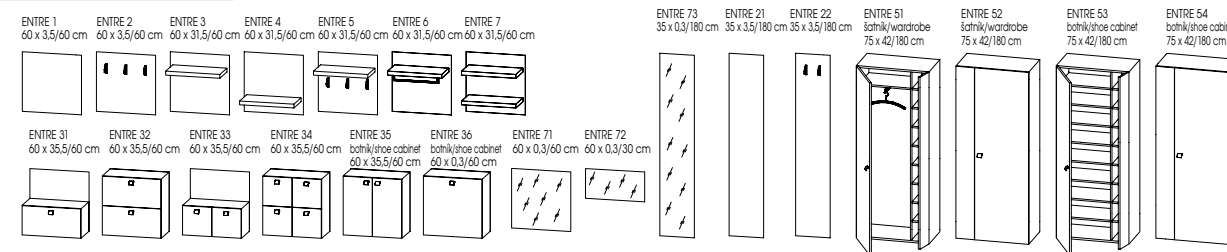

PŘEHLED PRVKŮ / Range of modules

MOŽNÉ KOMBINACE PRVKŮ / Optional combinations of modules