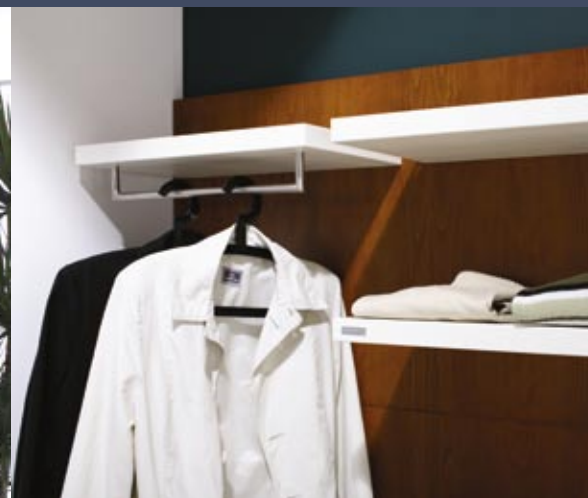

This variable program offers excellent solutions for your hallway thanks to its wide range of single modules – storage drawer units, shelves, shoe cabinets, wardrobes, coat hooks and mirrors. The system consists of modules, size 60 x 60 cm and 35 x 180 cm (w x h), that are hung on a supporting frame fixed to the wall. Positioning and distance from the floor are ordered by the customer. The main advantage of fixing on supporting frame is easy maintenance and cleaning of floor. You can have any set of modules ENTRE in 5 shades of colour – natural beech, light brown, calvados, cherry and dark brown, all can be combined with elements in cream colour. The furniture is made of high-quality beech veneer and contemporary materials on natural basis. Drevotvar is a holder of international certificates ISO 9001 and FSC, which guarantee high quality products and prove that we do care about our environment.

Předsíňový program ENTRE v dýhovaném provedení.

ENTRE program – veneered option.

Samosvorný stisk mechanismu
věšáku spolehlivě zachytí vaše
oblečení či doplňky bez závěs-
ného poutka!

Self-closing mechanism of
the hook will firmly hold your
clothes or accessories without a
hanging loop.